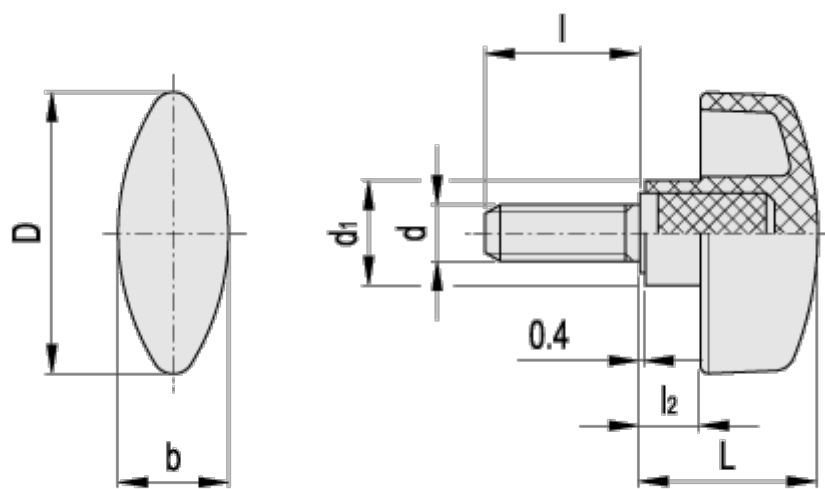

Data Sheet

Article number: 2302008811
Description: E+G Wing knobs
CTL.476/56 p-M10x20

Measures

b	= 21.0
D	= 56
d1	= 18.5
l	= 20
L	= 34.0
l2	= 11.0
Thread	= M10